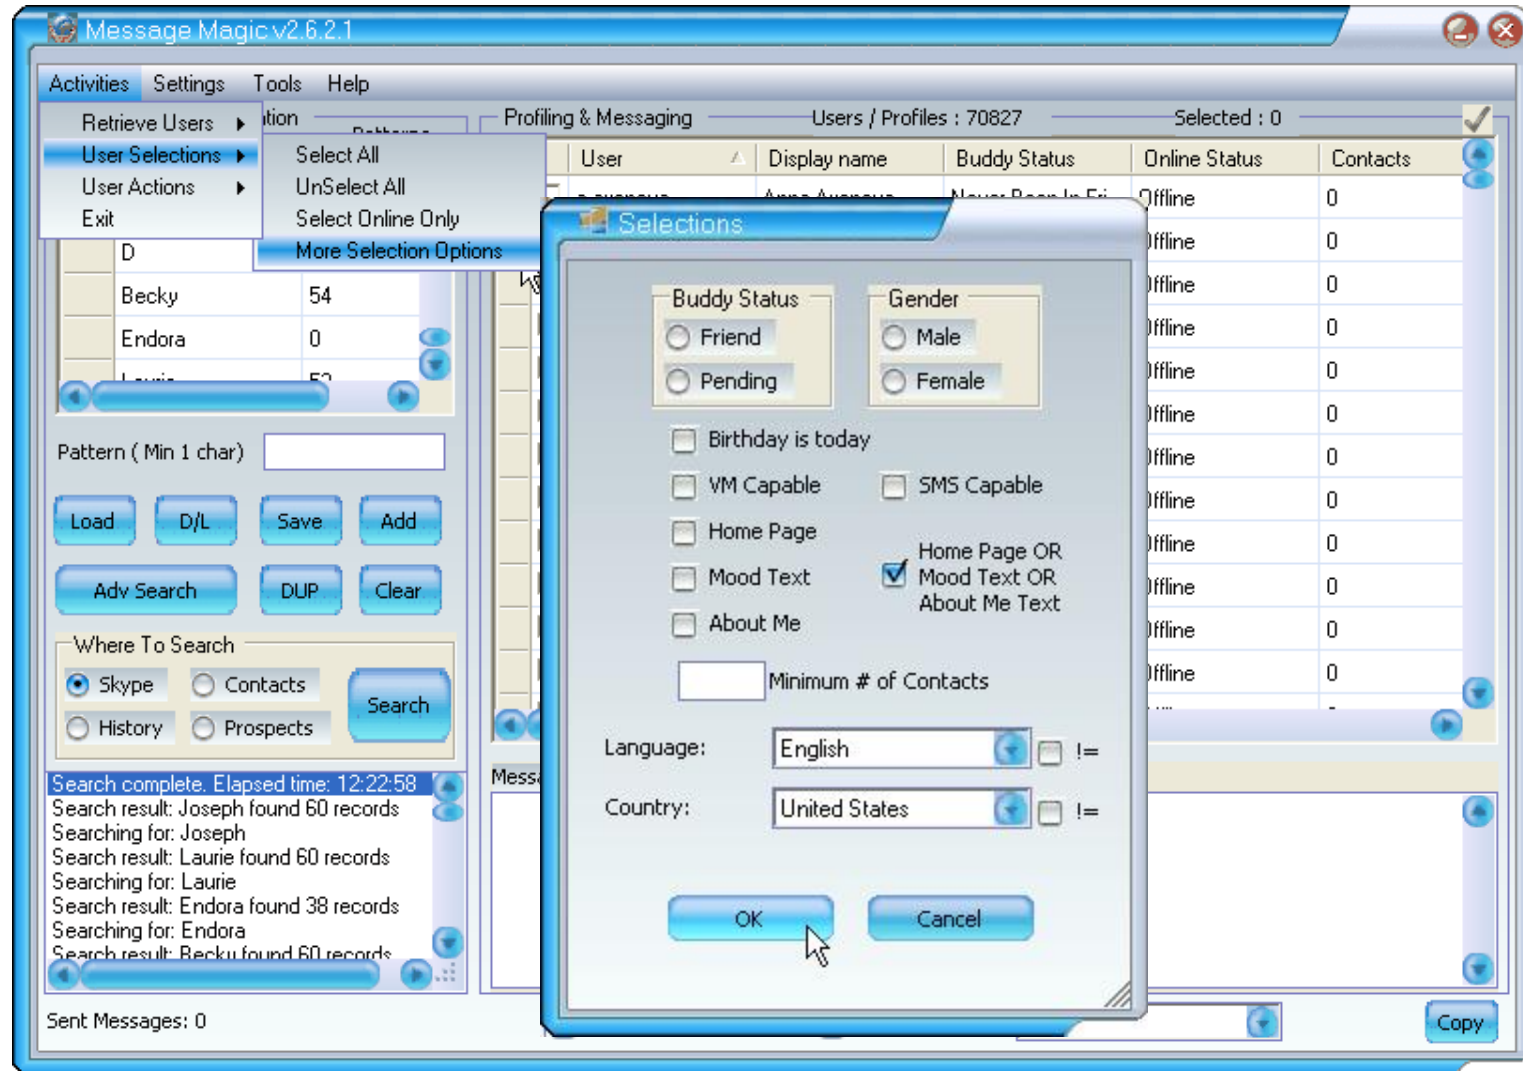

A red arrow points to the top right corner of the window, specifically to the close button area.

Mood, Homepage OR About Me AND English

Message Magic v2.6.2.1

Activities Settings Tools Help

Search Criteria & Location Patterns

Sent Messages: 0

Profiling & Messaging Users / Profiles : 70827 Selected : 4257

User	Display name	Buddy Status	Online Status	Contacts
<input type="checkbox"/> a.axenova	Anna Axenova	Never Been In Fri...	Offline	0
<input type="checkbox"/> a.chilingaryan	ANNA CHILINGA...	Never Been In Fri...	Offline	0
<input type="checkbox"/> a.howard88	Amanda Howard	Never Been In Fri...	Offline	0
<input type="checkbox"/> a.j.woodring	Alissa Jane Woo...	Never Been In Fri...	Offline	0
<input type="checkbox"/> a.lee.cord	amanda cordero	Never Been In Fri...	Offline	0
<input type="checkbox"/> a.levin99	Amanda Levin II	Never Been In Fri...	Offline	0
<input type="checkbox"/> a.n.n.a.b.e.n.n.e....	~Anna Bennett~	Never Been In Fri...	Offline	0
<input type="checkbox"/> a.omelchuk	Amanda Omelchuk	Never Been In Fri...	Offline	0
<input type="checkbox"/> a.terrier	terrier-boucard	Never Been In Fri...	Offline	0
<input type="checkbox"/> a_komardenkova	Anna Komardenk...	Never Been In Fri...	Offline	0
<input checked="" type="checkbox"/> a_taylorganq143	Andrea medina	Never Been In Fri...	Offline	0
<input type="checkbox"/> a0717win	Melissa	Never Been In Fri...	Offline	0

Message Text:

Auto translate Translate To: English

Mood, Homepage OR About Me AND English AND in the USA

Mood, Homepage OR About Me AND English AND in the USA

The screenshot shows the Message Magic v2.6.2.1 application window. The main area displays a table of search results for the query "Mood, Homepage OR About Me AND English AND in the USA". The table has columns for User, Display name, Buddy Status, Online Status, and Contacts. A red arrow points to the top of the window.