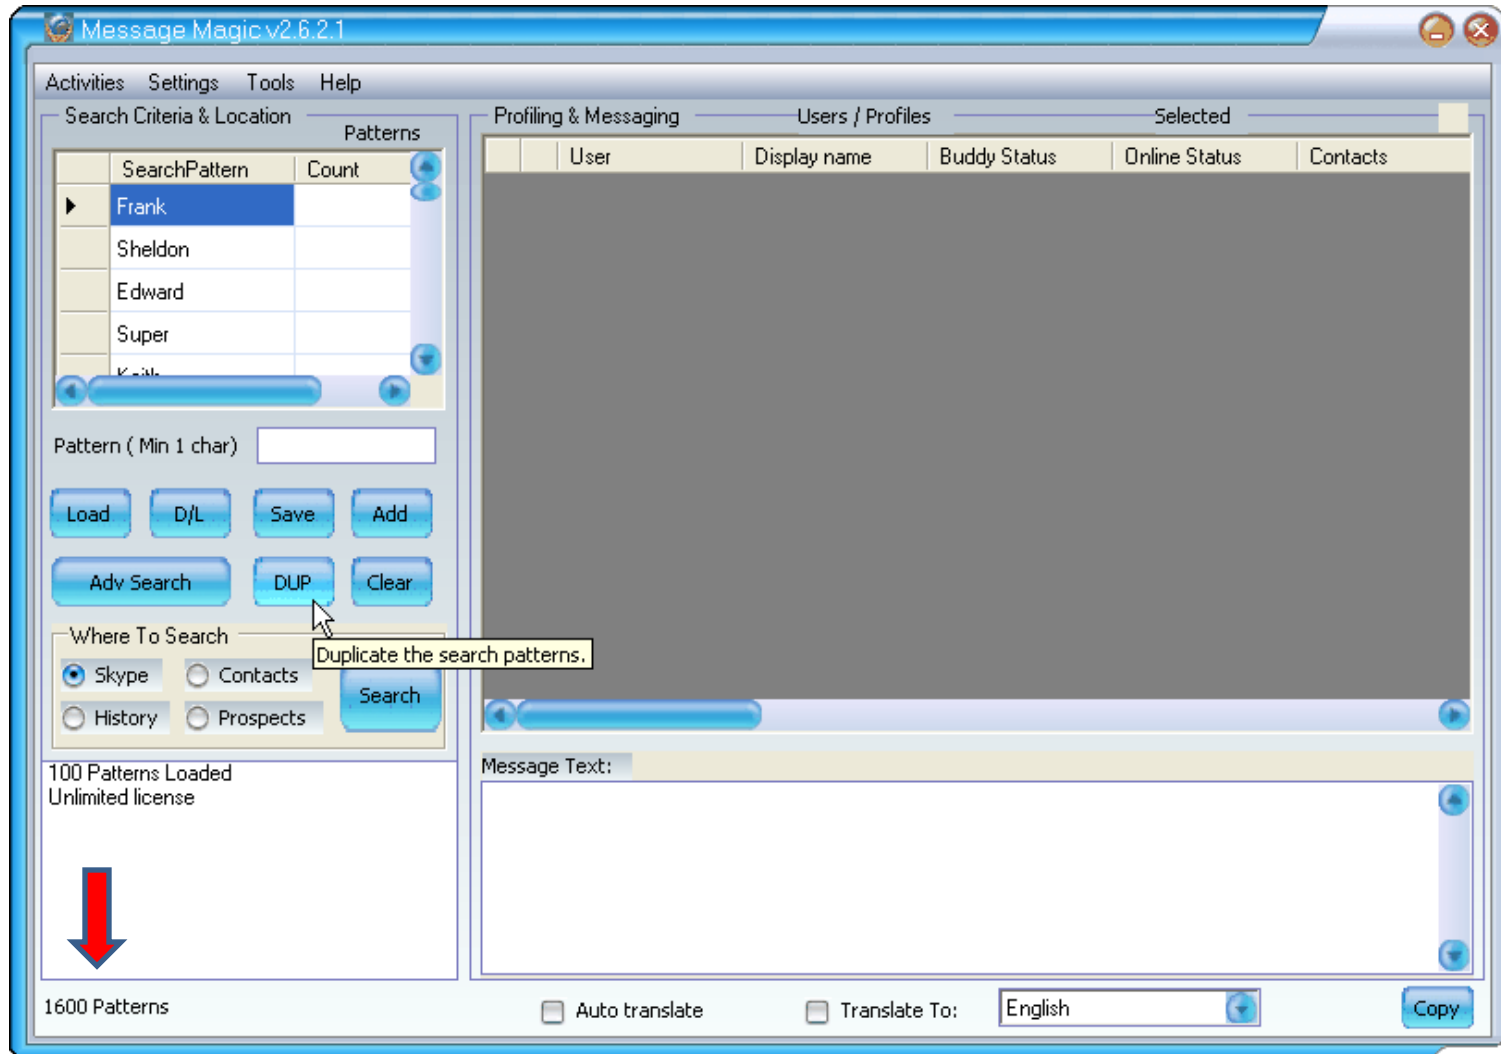

DUP until 1600 Patterns