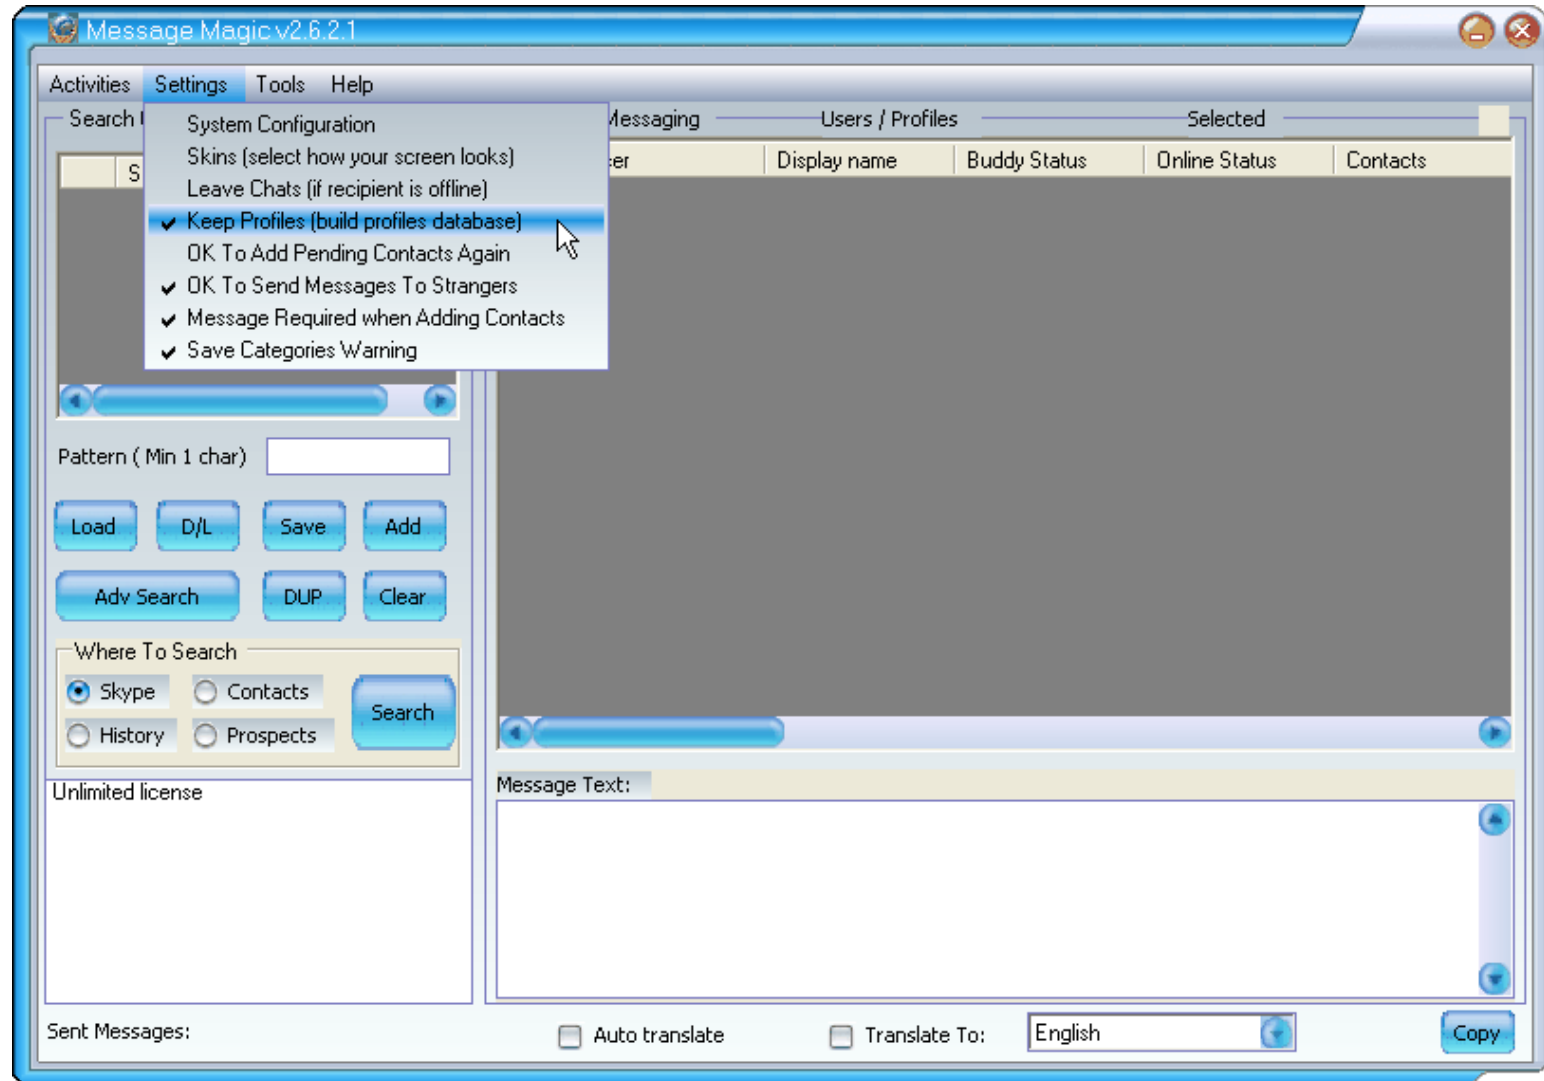

Settings, Keep Profiles