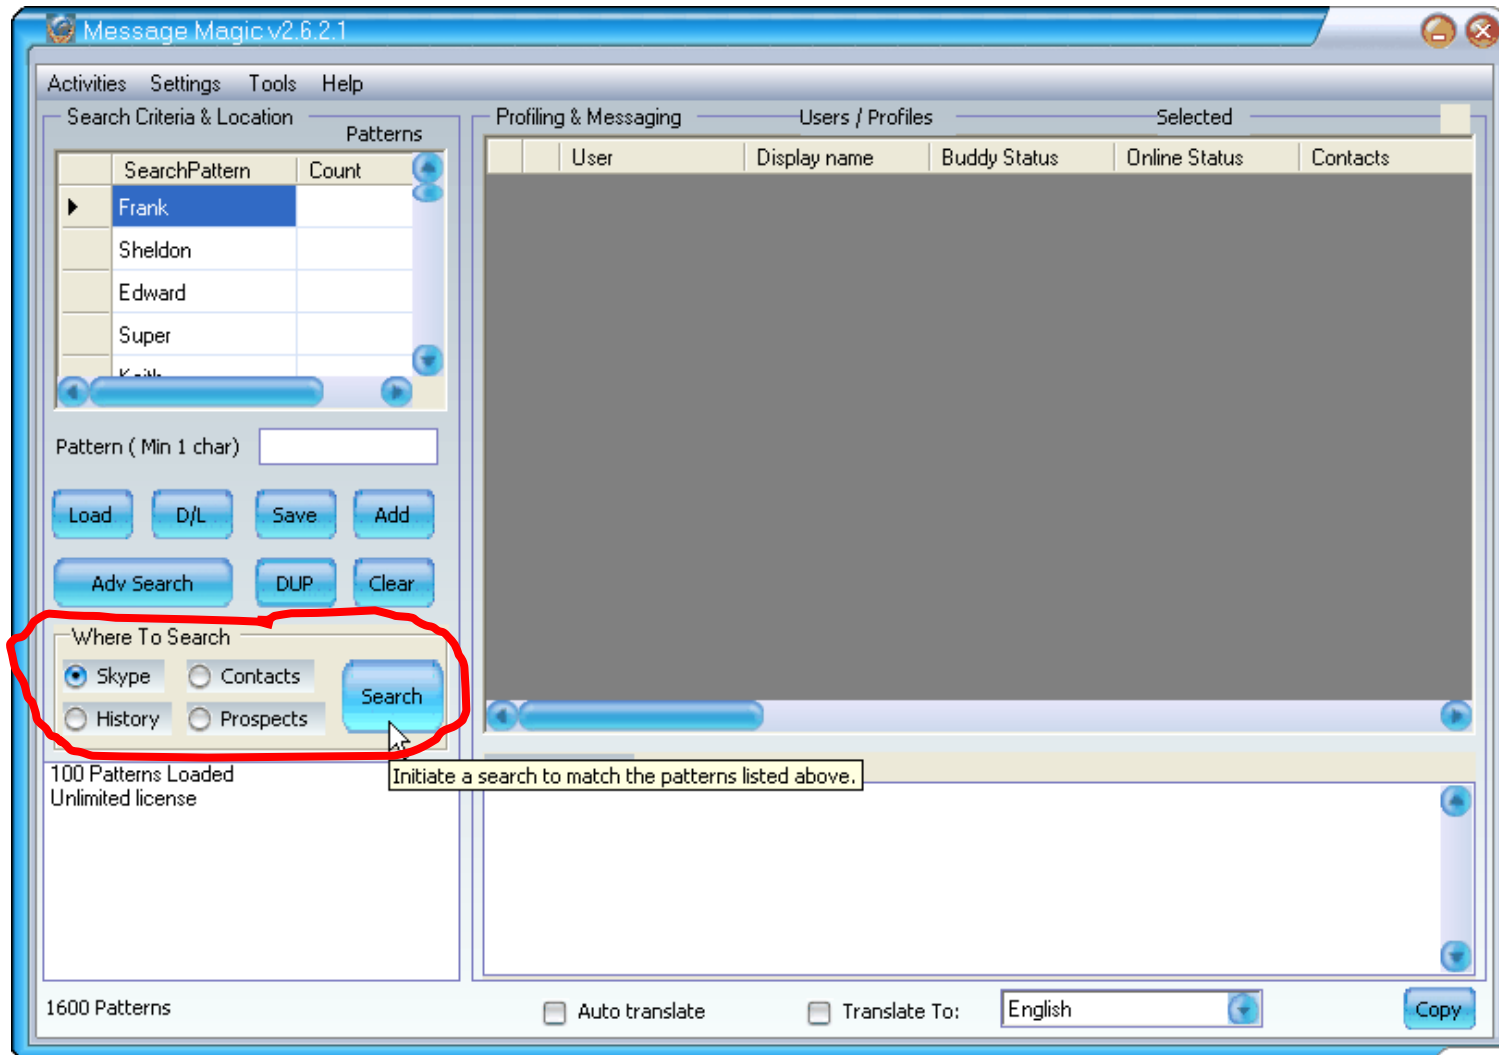

Search Skype