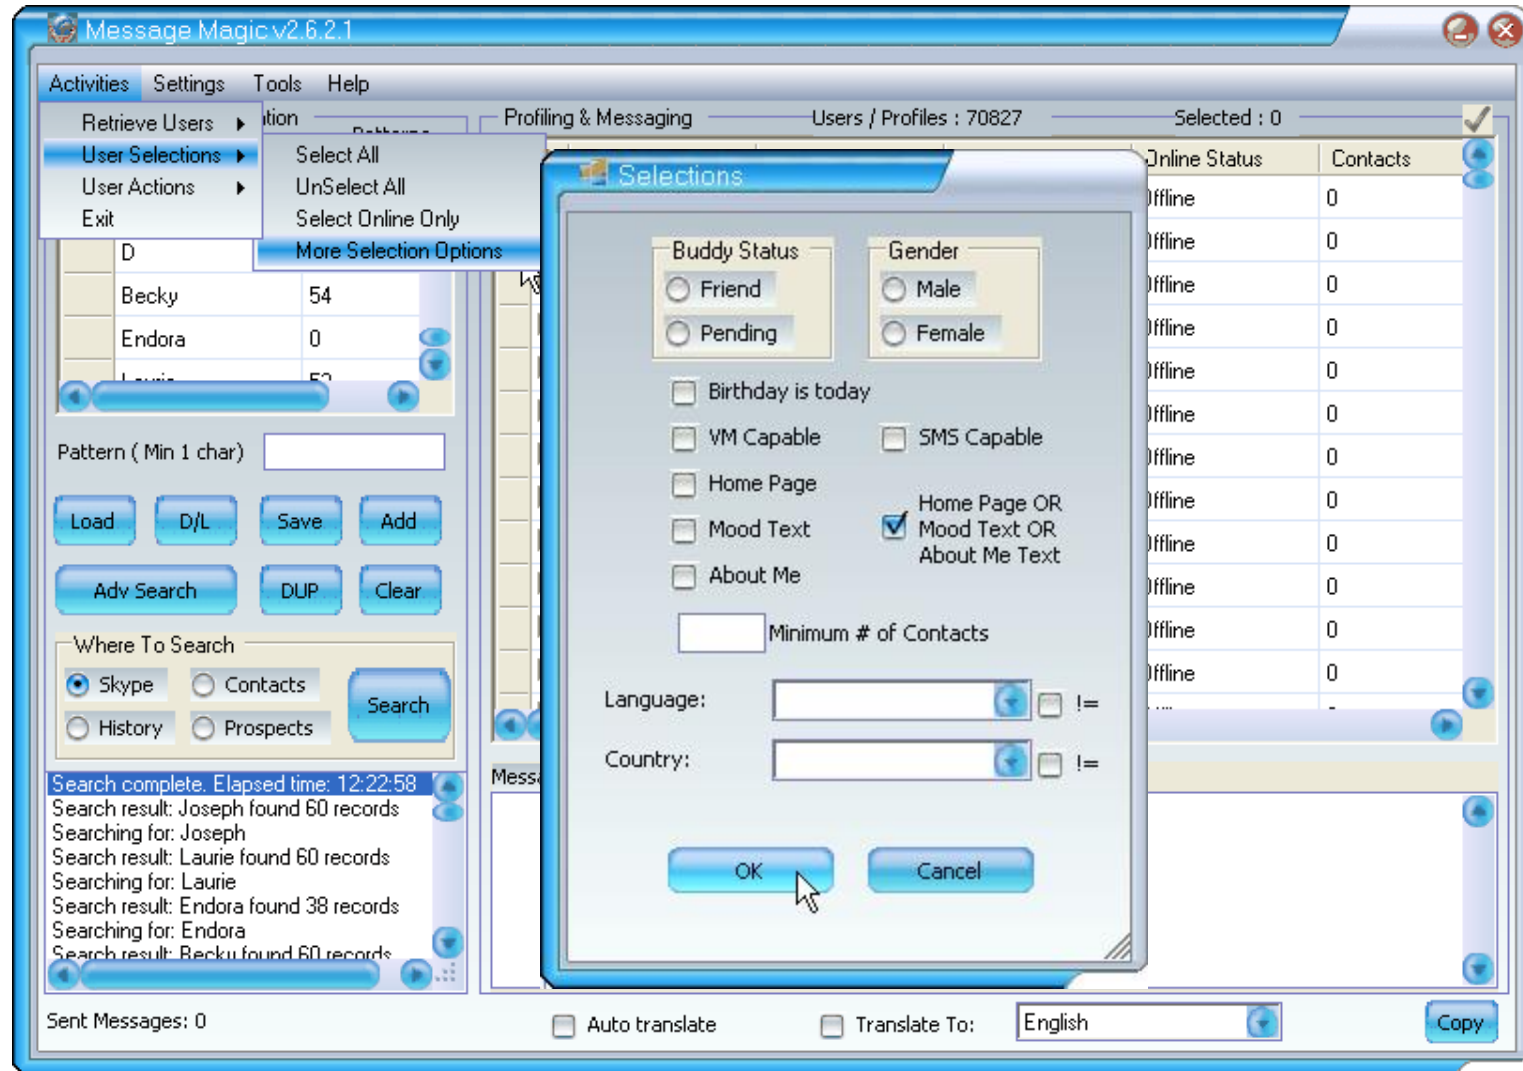

VM Capable

The screenshot displays the Message Magic v2.6.2.1 application window. The interface is divided into several sections:

- Search Criteria & Location:** A table showing search patterns and their counts. Below it are buttons for Load, D/L, Save, Add, Adv Search, DUP, and Clear. There is also a section for "Where To Search" with radio buttons for Skype, Contacts, History, and Prospects, and a Search button.
- Profiling & Messaging:** A table listing users and profiles. The table has columns for User, Display name, Buddy Status, Online Status, and Contacts. A red arrow points to the top of this table.
- Message Text:** A large text area for viewing message content.
- Footer:** Includes "Sent Messages: 0", "Auto translate" and "Translate To:" checkboxes, a language dropdown menu set to "English", and a "Copy" button.

More Selection Options - Mood, Homepage OR About Me

Mood, Homepage OR About Me

The screenshot displays the Message Magic v2.6.2.1 application window. The interface is divided into several sections:

- Search Criteria & Location:** A table showing search patterns and their counts.
- Patterns Table:**