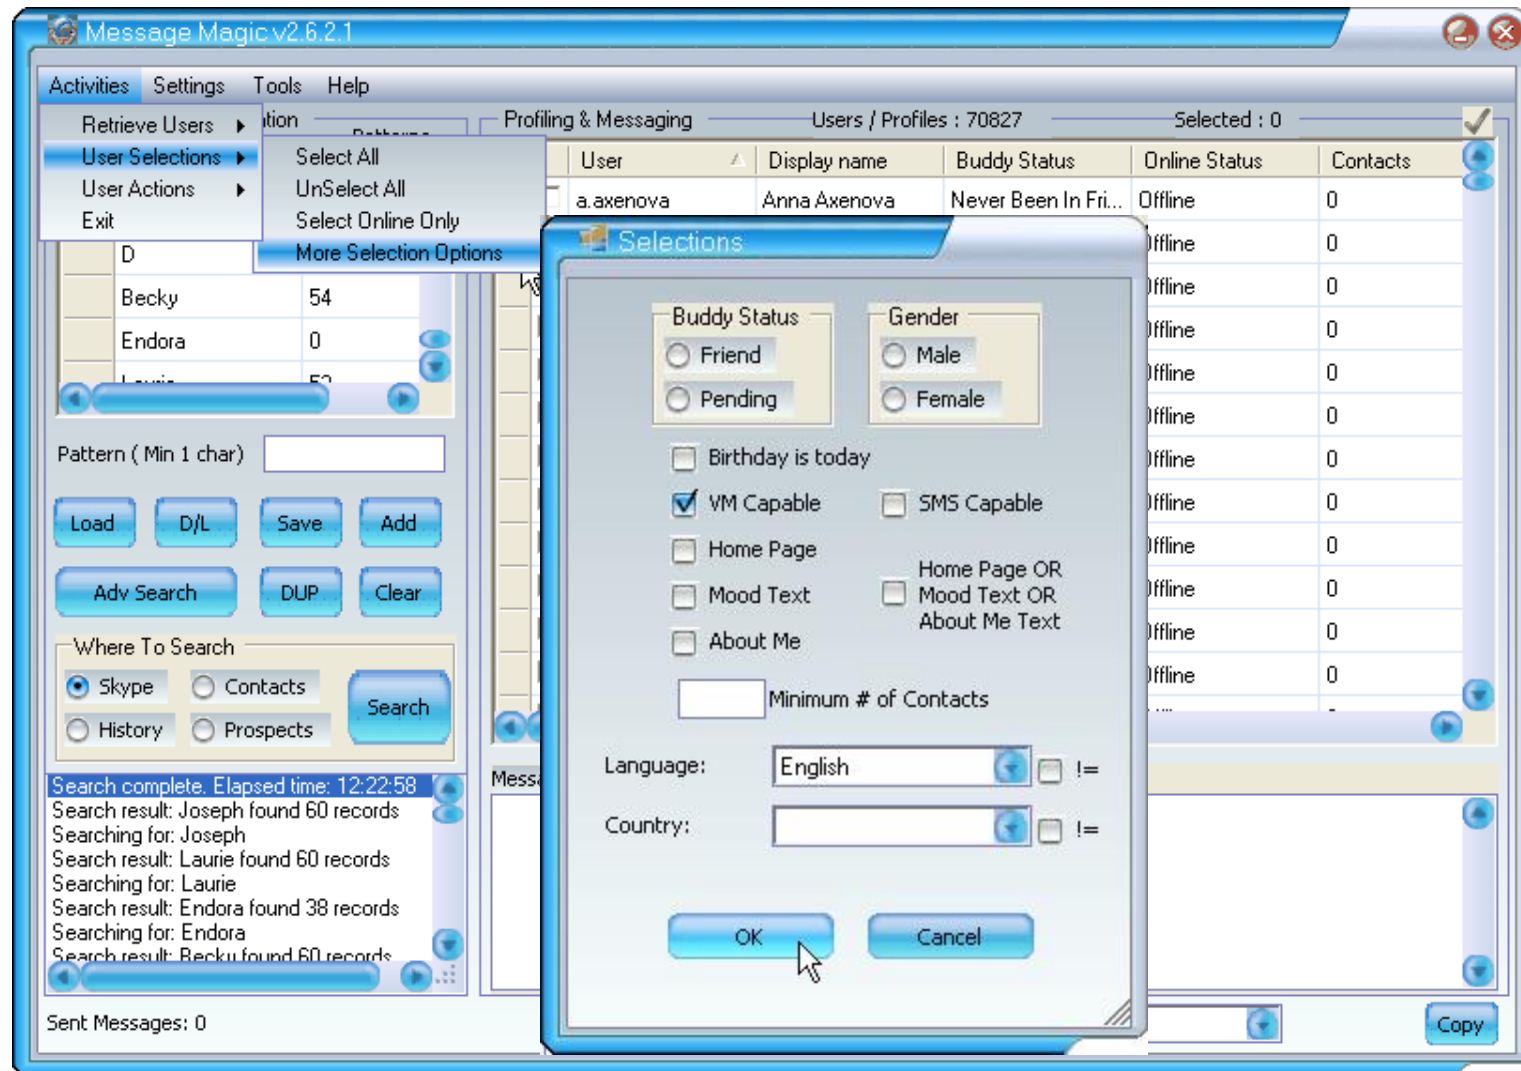

More Selection Options - VM Capable AND Speaks English