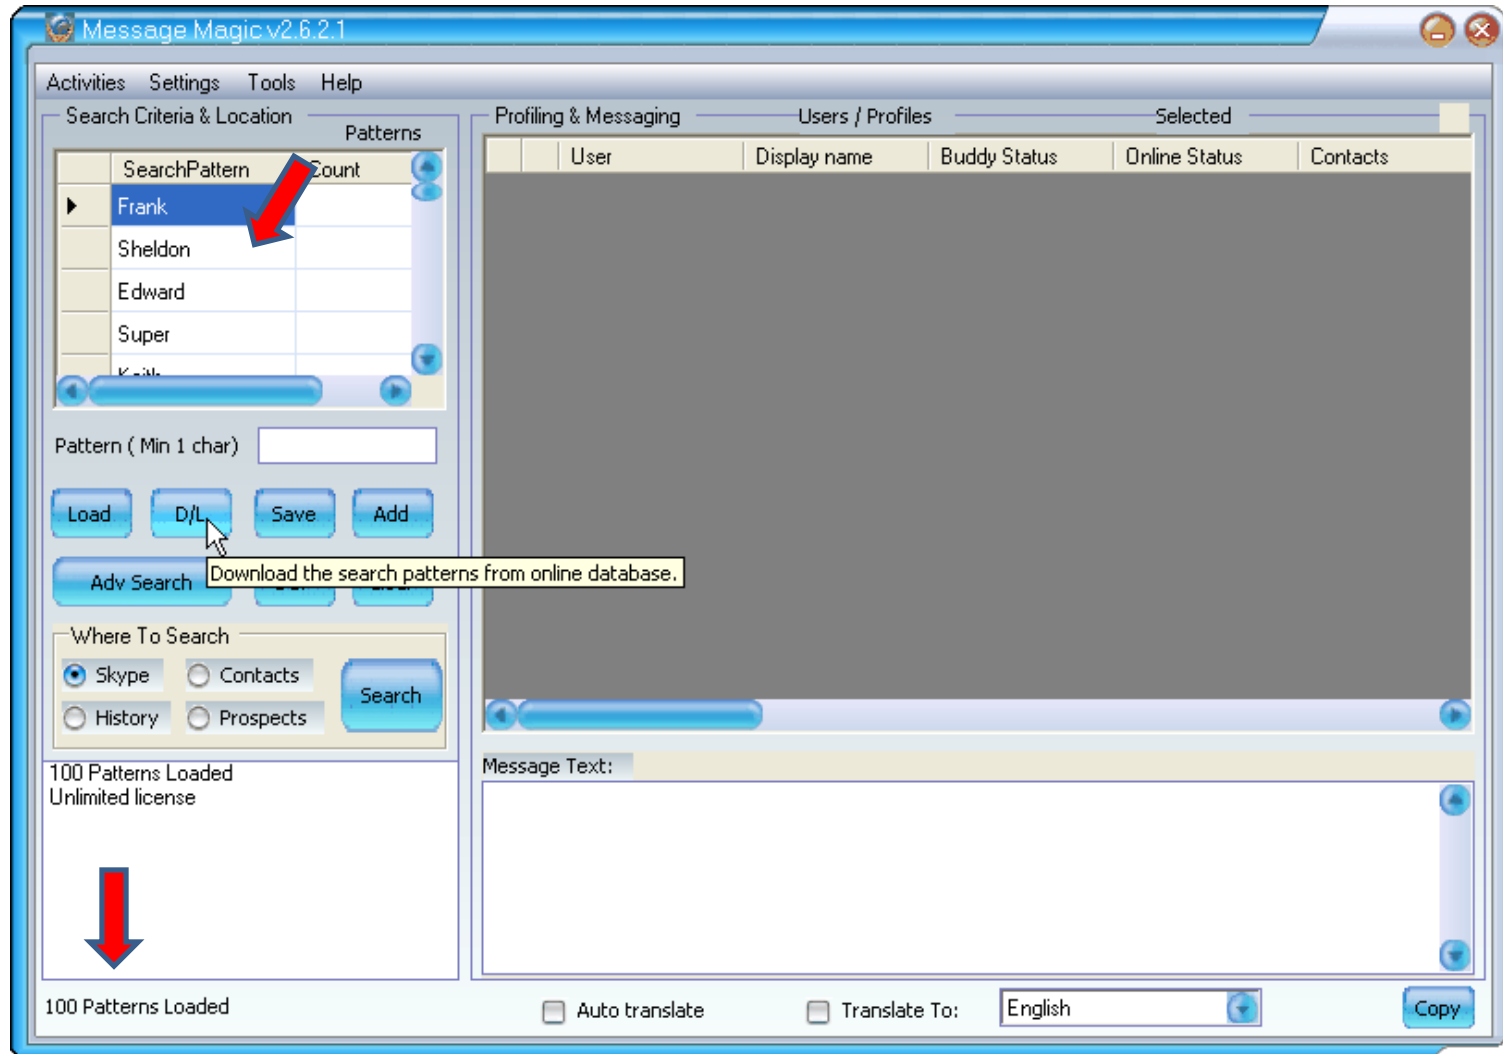

Download 100 Patterns