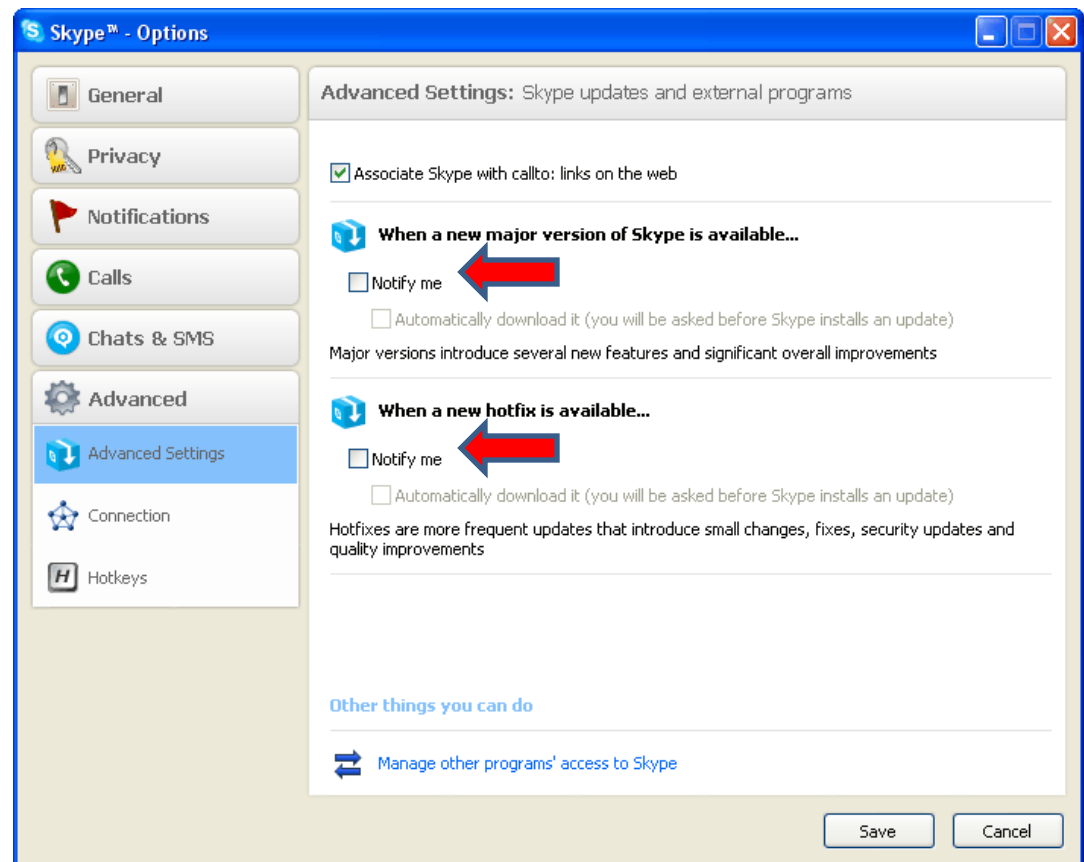

Install & Configure Skype 3.8

Win 7 people use Skype client 3.8.0.115, Skype 3.8.0.188 for everyone else – oldapps.com